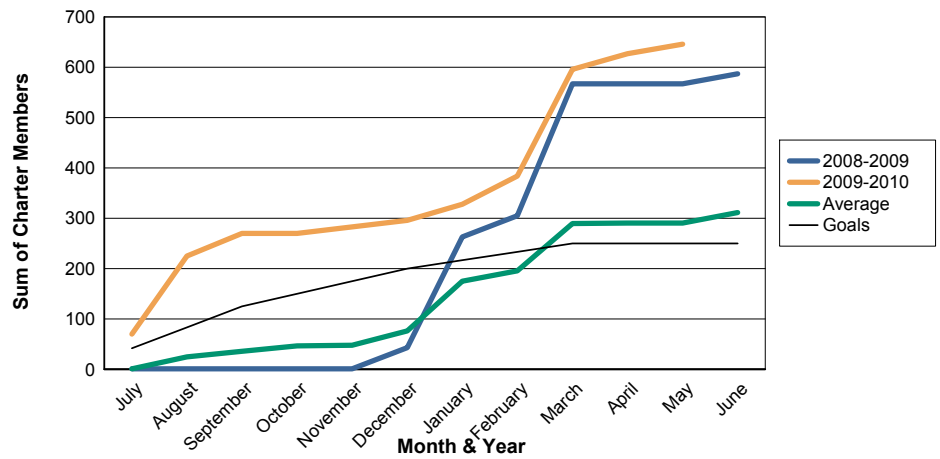

Sum of Charter Members/ Month & Year

For District 324A1