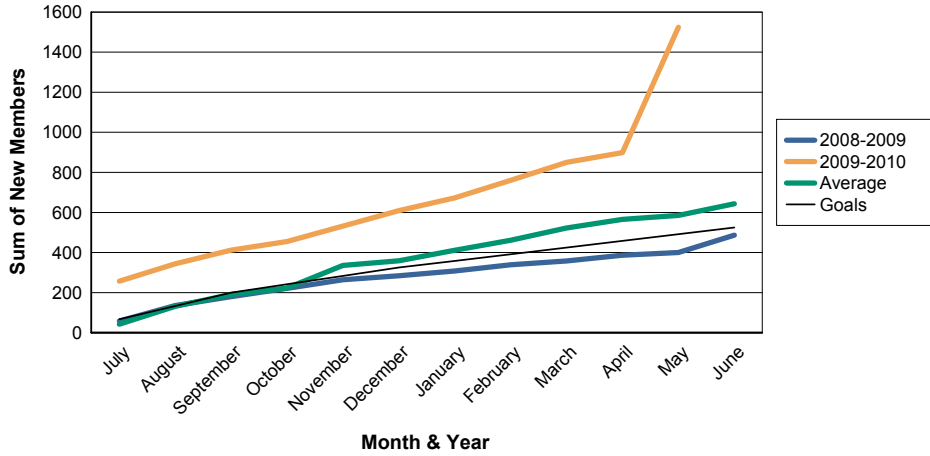

For District 324A1

Sum of Charter Members/ Month & Year

For District 324A1

3 Year Comparisons for GMT Constitutional Area 6

By GMT District

As of May 2010

Sum of New Members/ Month & Year

For District 324A1