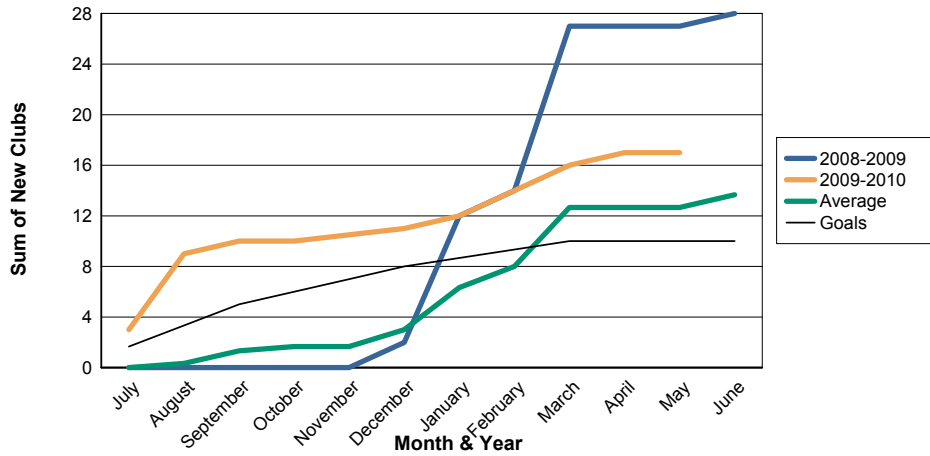

3 Year Comparisons for GMT Constitutional Area 6

By GMT District

As of May 2010

Sum of New Clubs/ Month & Year

For District 324A1

Sum of Dropped Clubs/ Month & Year

For District 324A1

Sum of Net Clubs/ Month & Year