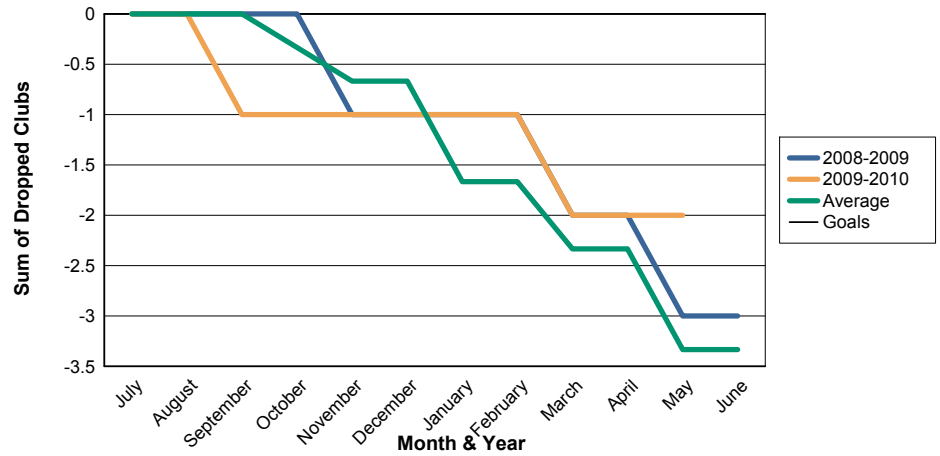

3 Year Comparisons for GMT Constitutional Area 6

By GMT District

As of May 2010

Sum of New Clubs/ Month & Year

For District 324A1

Sum of Dropped Clubs/ Month & Year

For District 324A1

Sum of Net Clubs/ Month & Year