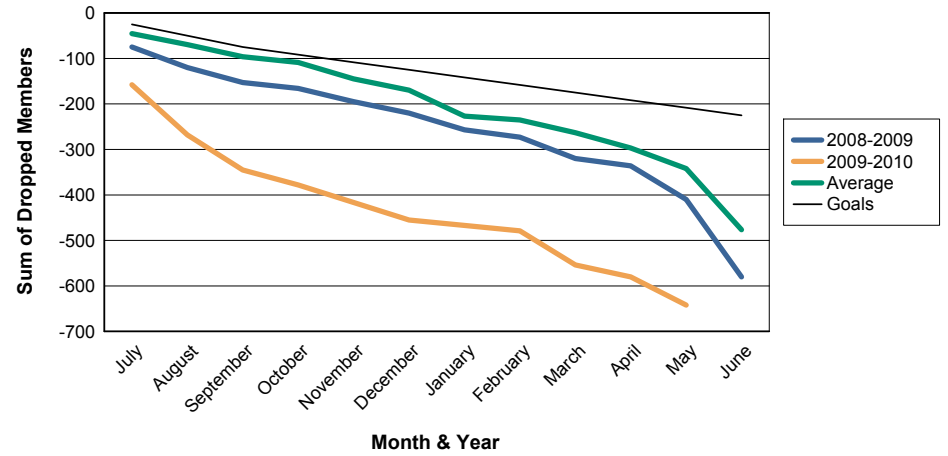

Sum of Dropped Members/ Month & Year

For District 324A1