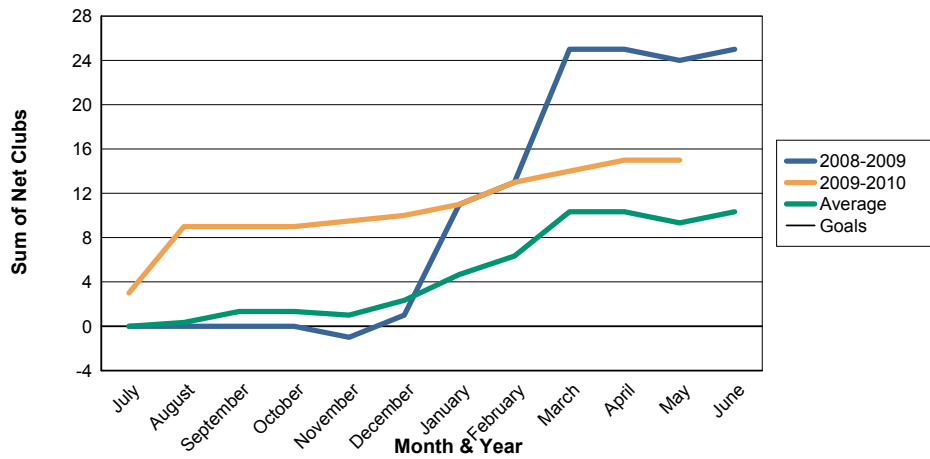

Sum of Net Clubs/ Month & Year

For District 324A1